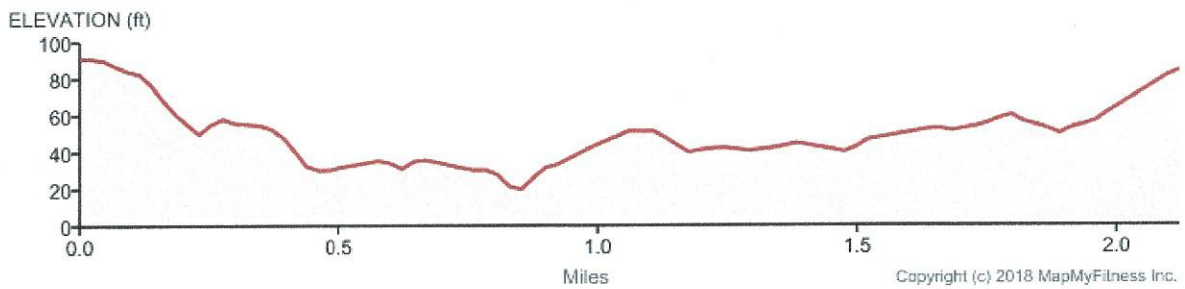

Woodmont route1

Distance: 2.12 mi
Elevation Gain: 47 ft
Elevation Max: 91 ft

Notes

Oxford Rd, Wayne Rd, Cora Rd, Wendy Rd, Wanda Rd, Saley Rd, Christopher Dr. Essex Dr, Shamrock Lane

0.00 mi Head south on Oxford Rd toward Connair Rd