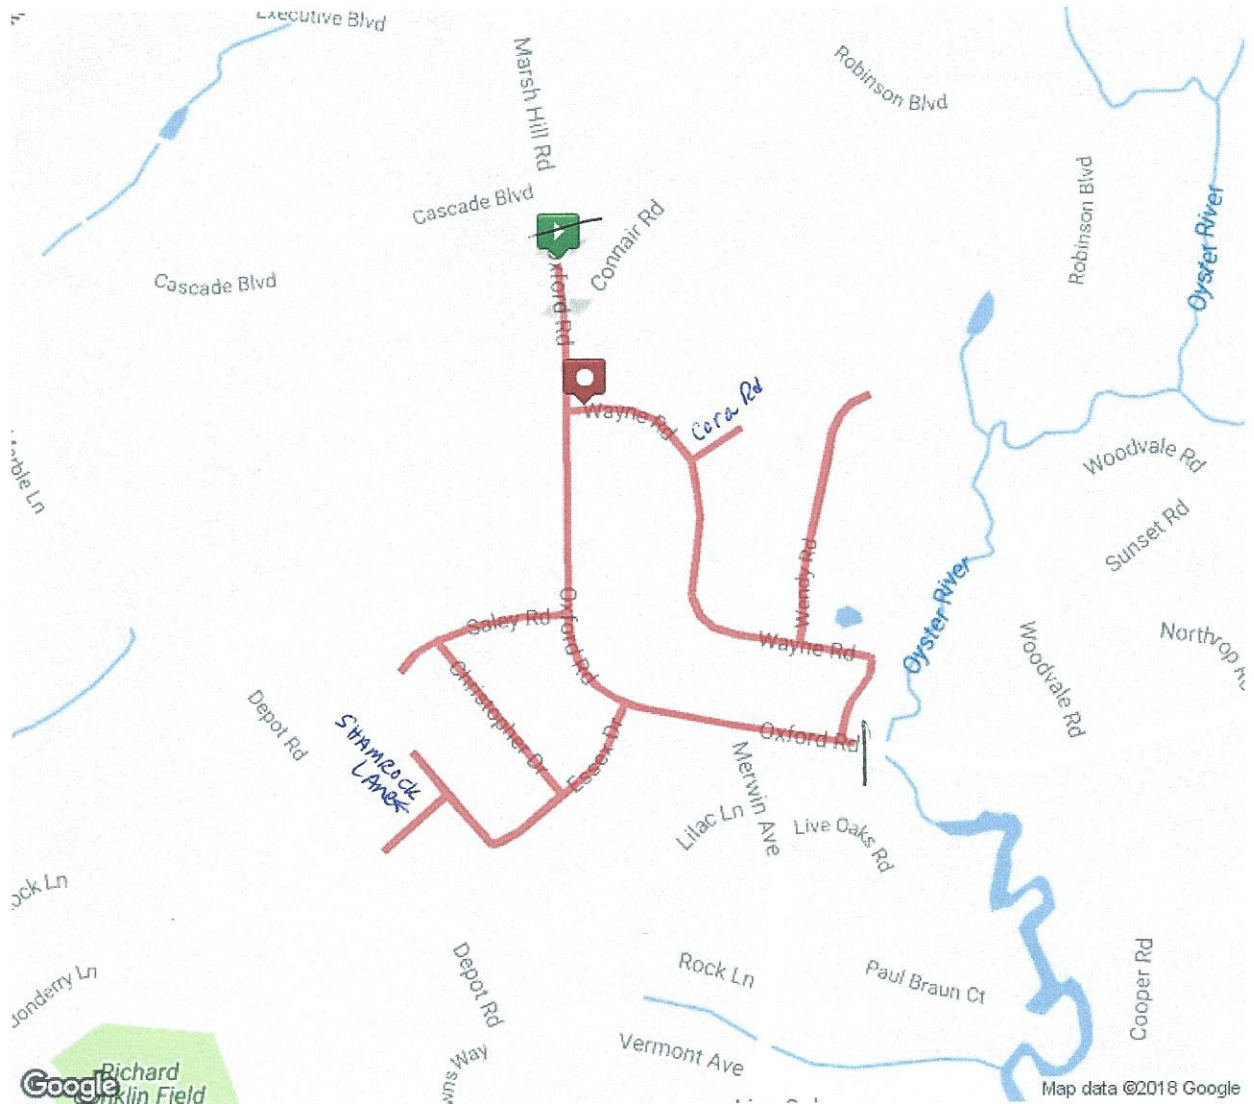

Woodmont route1

Distance: 2.12 mi
Elevation Gain: 47 ft
Elevation Max: 91 ft

Notes

Oxford Rd, Wayne Rd, Cora Rd, Wendy Rd, Wanda Rd, Saley Rd, Christopher Dr. Essex Dr, Shamrock Lane

0.00 mi Head south on Oxford Rd toward Connair Rd